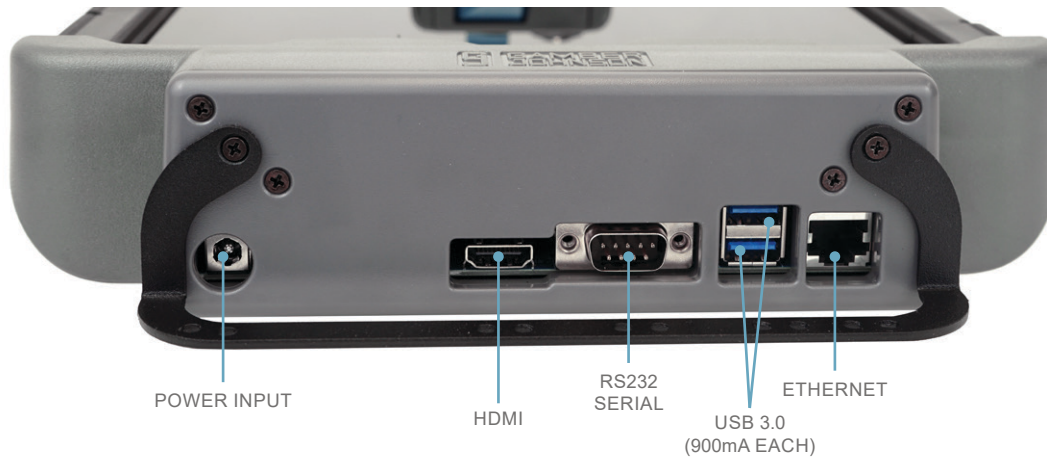

Weight & Dimensions

WEIGHT	HEIGHT	WIDTH	DEPTH
2.4 lbs / 1.09 kg	11.05 in / 28.07 cm	11.72 in / 29.77 cm	3.06 in / 7.77 cm

Features

- Designed for the Zebra ET51/56 10" rugged tablet computer with rugged frame
- Zebra Certified with Zebra Certified electronics
- This dock does not accommodate ET51/56 accessories
- Front camera on ET5X accessible when the tablet is in the docking station
- Compatible with Windows or Android operating systems
- Access to all control buttons and ports while the tablet is safely docked
- POGO pin connector provides power to charge the Zebra tablet while docked
- Bottom-facing I/O ports; integrated cable restraint/cable management system
- Guide pins prevent damage to the docking connection when docking the tablet
- Composite/aluminum design for reduced weight and extended durability
- Designed with rounded edges to enhance personal safety
- Keyed lock for security and theft deterrence
- Forward facing docking latch/release for easy one-handed operation:
 - Insert bottom of Zebra tablet into the docking station and push top of the tablet until the lock engages
 - To remove, lift latch to disengage and pull computer out of docking station
- VESA 75 mm and AMPS mounting patterns; compatible with Gamber-Johnson's Zirkona mounting products
- 3-Year Limited Warranty

ZEBRA ET51/56 10 INCH SLIM FULL PORT DOCKING STATION

Port Replication

- Zebra Certified Electronics
- USB 3.0 (2) - 9 pin (900mA)
- RS232 Serial (1) - Power on pin 9 (825mA)
- HDMI (1) - 19 pin
- Ethernet (1) - RJ45 (322 mb/s)
- Power Input: 12VDC