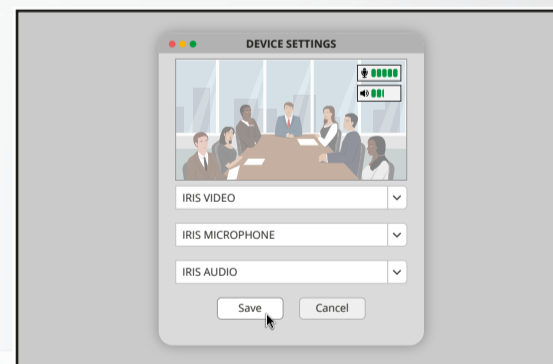

24285  
**EXTENDED CABLE**

If the included 3m long cable isn't long enough to place the Trust Iris where you'd like, the extended cable is there to help you out.

24074  
**EXTENDED MICROPHONE**

By adding the extended microphone to the IRIS, up to 8 people will be able to fully utilise the functionality of the camera, even if you're in a large conference room.

## HOW TO CONNECT

Connecting the IRIS to your laptop is easy. Just plug in the included USB cable and the device will automatically be recognised. By following the 4 steps shown below, you'll be conferencing in no time.

1. Plug the USB cable into a free USB port in your laptop or desktop computer

2. Set your default audio, microphone and video settings to IRIS

3. Choose your preferred auto tracking mode on the included remote control