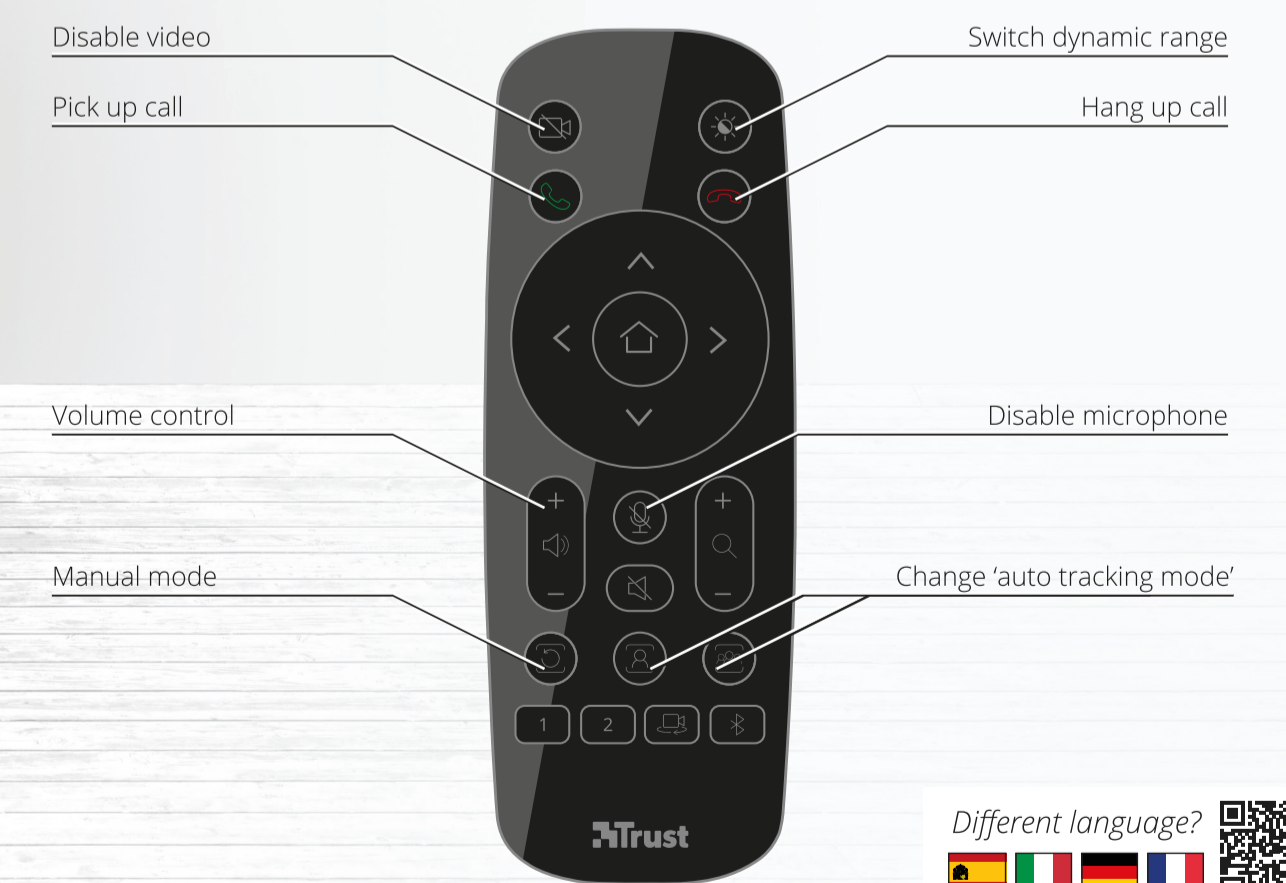

REMOTE FEATURES

The included remote is packed with features to make your video conferences more productive. Everything, from picking up calls to adjusting the volume, is done with the remote. With the IRIS you're in full control of your meetings.

Below you'll find some of the most-used features. For more information, please refer to the user manual.