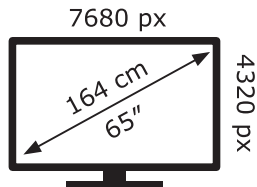

LG Electronics

65NANO996PB

254 kWh/1000h

ABCDEF**G**

366 kWh/1000h

2019/2013