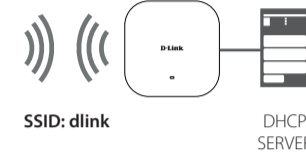

# Quick Start Guide

DAP-X2850

**D-Link**

1

Nuclias Connect

Download on the App Store

GET IT ON Google Play

2