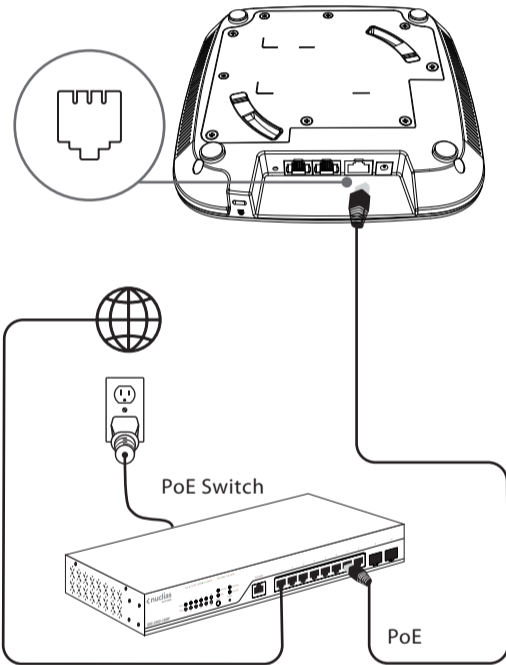

Quick Start Guide

DAP-X2850

D-Link

1

Nuclias Connect

Download on the App Store

GET IT ON Google Play

2

1

OR

2

OR

1

2

OR

1

2

<https://www.nuclias.com>

<https://www.dlink.com/support>

<https://download.nuclias.com>

<https://www.dlink.com/warranty>