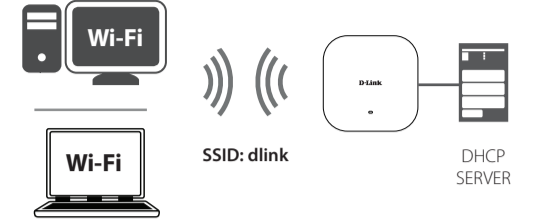

Quick Start Guide

DAP-X2850

D-Link

1

Nuclias Connect

Download on the App Store

GET IT ON Google Play

2

1

OR

2

OR

1

2

OR

1

2

<https://www.nuclias.com>

<https://www.dlink.com/support>

<https://download.nuclias.com>

<https://www.dlink.com/warranty>