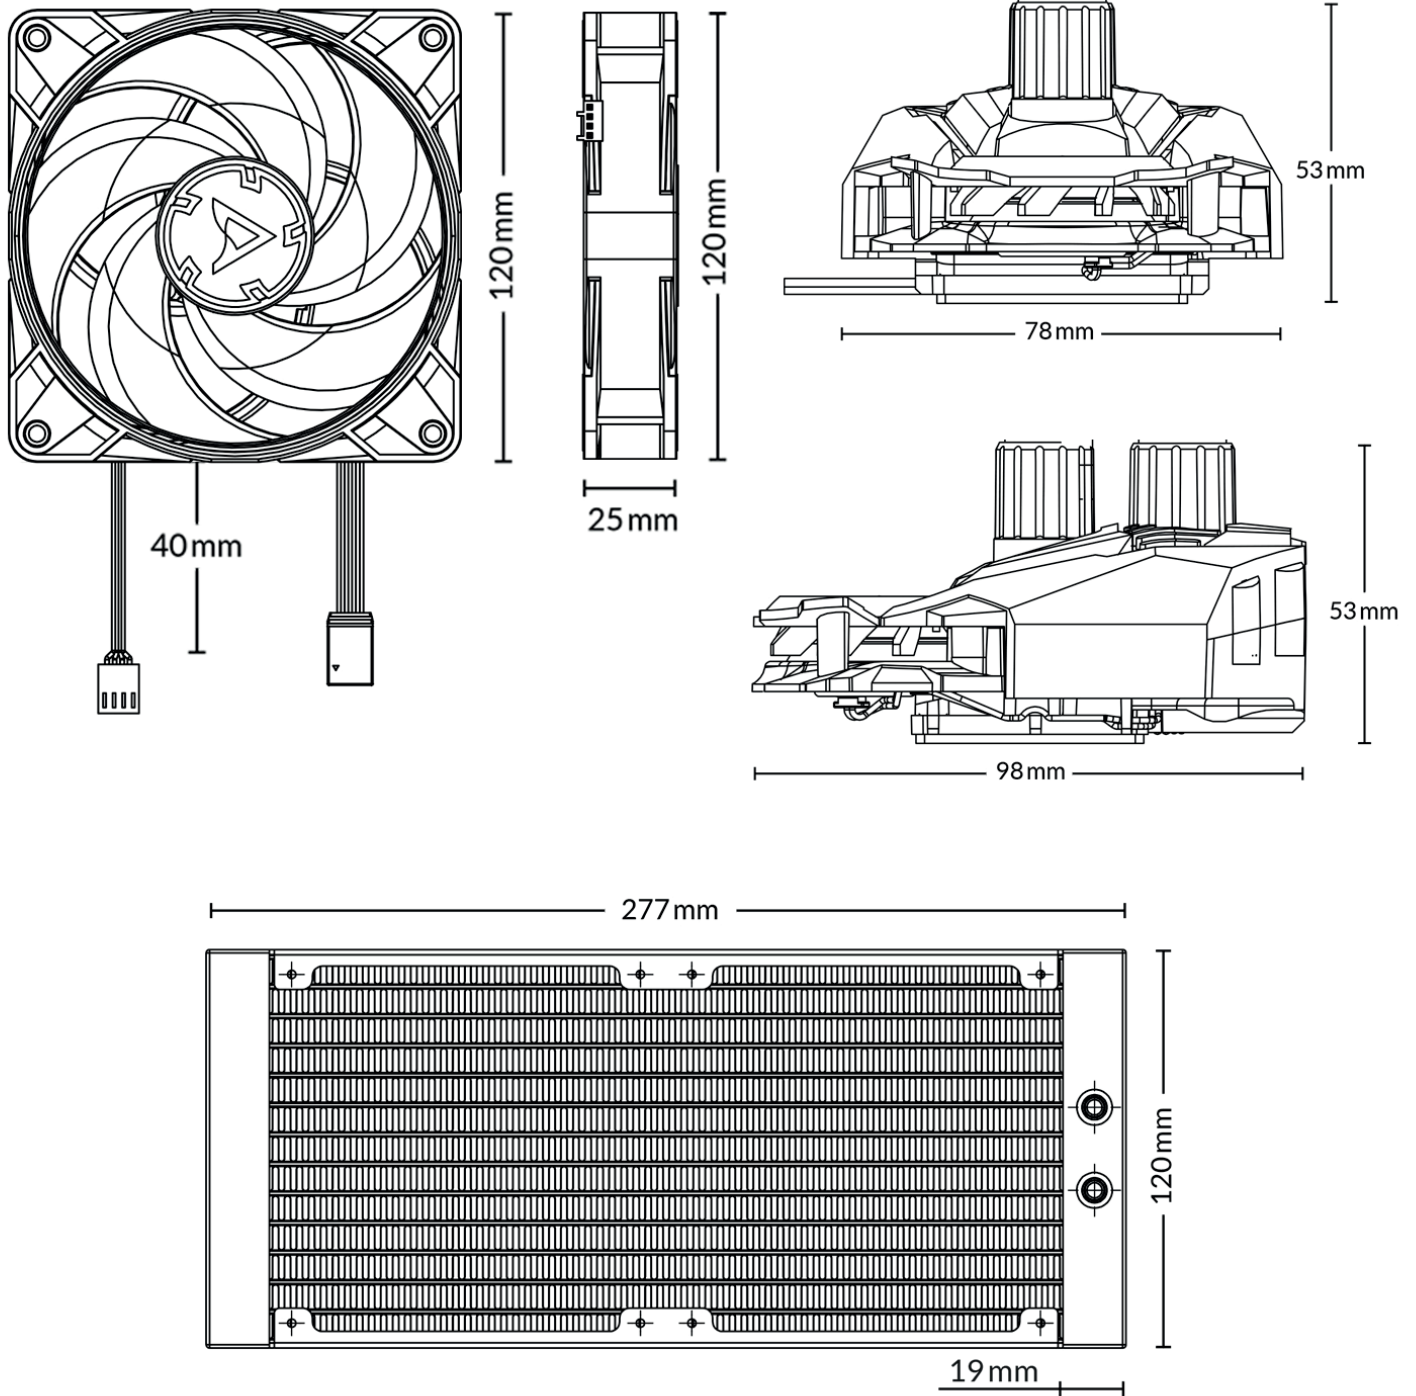

Shipping Information

Box Dimensions	294 (L) x 142 (W) x 176 (H) mm
Gross Weight	1666 g
SKU	ACFRE00098A
EAN	4895213703161
UPC	840033400961

Pump/Cold Plate Specifications

VRM Fan	40 mm, 1000–3000 rpm (Controlled by PWM)
Pump	800–2000 rpm (Controlled by PWM)
Power Consumption	0.5 W–2.7 W Pump and VRM Fan
Tube Length	450 mm
Tube Diameter	Outer 12.4 mm Inner: 6.0 mm
Dimensions	78 (L) x 53 (W) x 98 (H) mm

Fan Specifications

Speed	200–1800 rpm
Airflow	48.8 cfm
Static Pressure	1.85 mm H2O
Noise Level	0.3 Sone
Fan Dimensions	120 (L) x 120 (W) x 25 (H) mm
Speed Control	Pulse Width Modulation
Connector	4-Pin Connector
Bearing	Fluid Dynamic Bearing
Current/Voltage	0.11 A/12 V
RGB Specifications	
LEDs	12 RGB LEDs
Connector	4-Pin 12V-G-R-B
Current/Voltage	0.2 A/12V

Radiator Specifications

Material	Aluminium
Dimensions	277 (L) x 38 (W) x 120 (H) mm

Liquid Freezer II 240 RGB

Multi Compatible All-in-One CPU Water Cooler with RGB

All materials are compatible with RoHS requirements