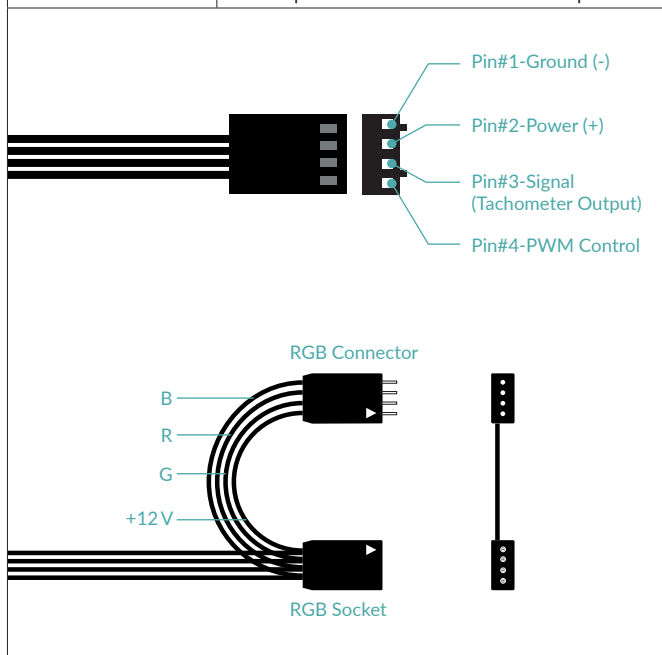

Liquid Freezer II 240 RGB

Multi Compatible All-in-One CPU Water Cooler with RGB

General Specifications

Compatibility	Intel® 1200, 115x, 2011-3*, 2066* AMD® AM4	*Square ILM
TIM	MX-5 (0.8 g)	
Weight	1213 g (2 Fans, Radiator, Pump, Tubes)	
Warranty	6 years	
Connector	Fan: 4-pin PWM Connector LEDs: 4-pin 12V-G-R-B Connector with Y-splitter	

Shipping Information

Box Dimensions	294 (L) x 142 (W) x 176 (H) mm
Gross Weight	1666 g
SKU	ACFRE00098A
EAN	4895213703161
UPC	840033400961

Pump/Cold Plate Specifications

VRM Fan	40 mm, 1000–3000 rpm (Controlled by PWM)
Pump	800–2000 rpm (Controlled by PWM)
Power Consumption	0.5 W–2.7 W Pump and VRM Fan
Tube Length	450 mm
Tube Diameter	Outer 12.4 mm Inner: 6.0 mm
Dimensions	78 (L) x 53 (W) x 98 (H) mm

Fan Specifications

Speed	200–1800 rpm
Airflow	48.8 cfm
Static Pressure	1.85 mm H2O
Noise Level	0.3 Sone
Fan Dimensions	120 (L) x 120 (W) x 25 (H) mm
Speed Control	Pulse Width Modulation
Connector	4-Pin Connector
Bearing	Fluid Dynamic Bearing
Current/Voltage	0.11 A/12 V
RGB Specifications	
LEDs	12 RGB LEDs
Connector	4-Pin 12V-G-R-B
Current/Voltage	0.2 A/12V

Radiator Specifications

Material	Aluminium
Dimensions	277 (L) x 38 (W) x 120 (H) mm

Liquid Freezer II 240 RGB

Multi Compatible All-in-One CPU Water Cooler with RGB

All materials are compatible with RoHS requirements