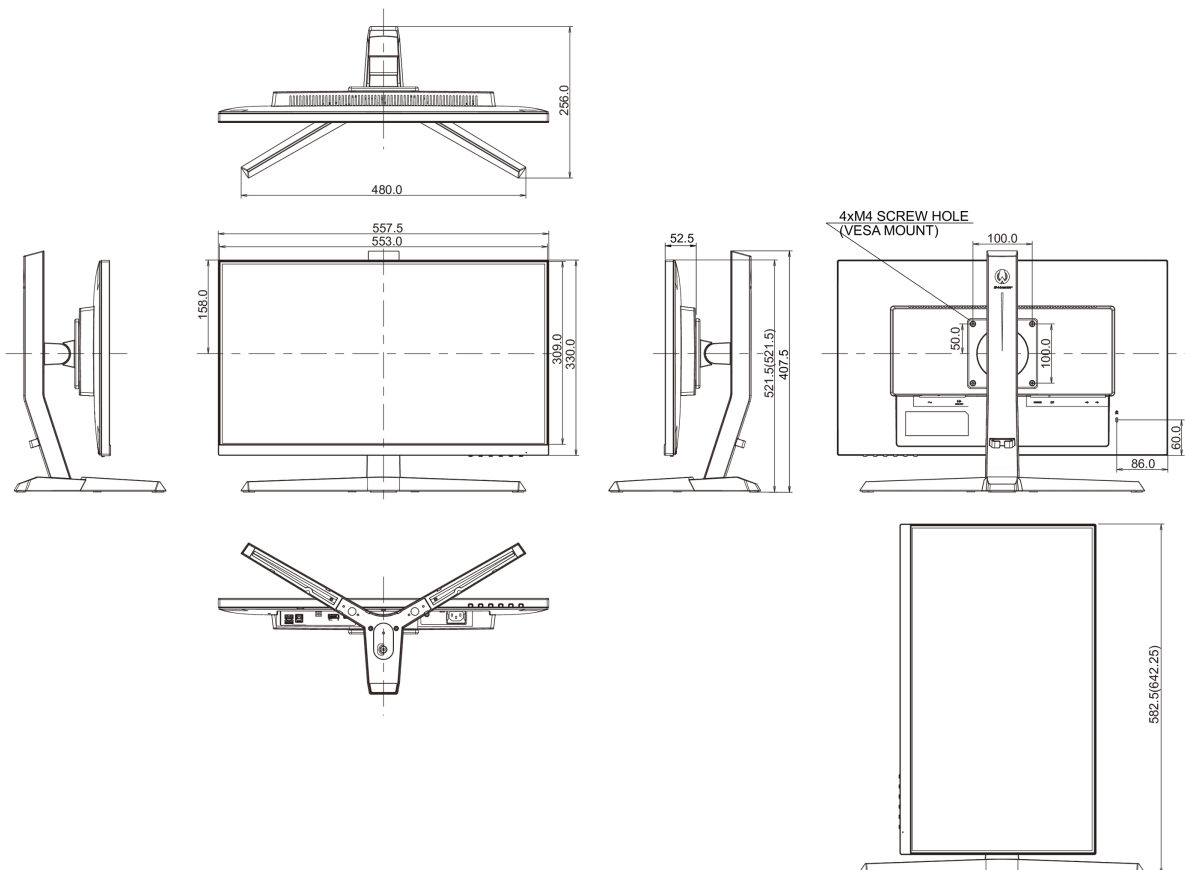

## 04 MECHANICAL

Display position adjustments	height, pivot (rotation), tilt
Height adjustment	130mm
Rotation (PIVOT function)	90°
Tilt angle	18° up; 3° down
VESA mounting	100 x 100mm
Cable management system	yes

## 08 DIMENSIONS / WEIGHT

Product dimensions W x H x D	557.5 x 391.5(521.5) x 256mm
Box dimensions W x H x D	711 x 420 x 214mm
Weight (without box)	4.5kg
Weight (with box)	6.5kg
EAN code	4948570118311

*All trademarks and registered trademarks acknowledged. E & O E. Specification subject to change without notice. All LCD's comply with ISO-9241-307:2008 in connection with pixel defects.*