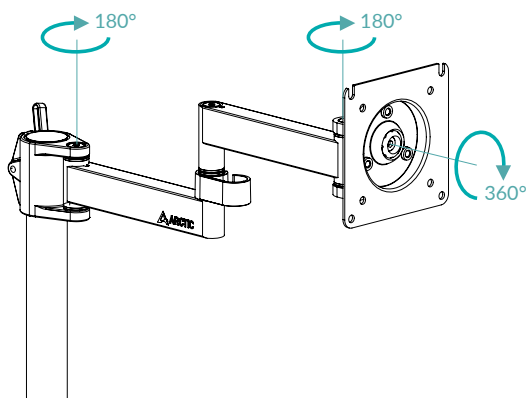

General Specifications

Supported Screen Size	≤ 43"/≤ 49" Ultrawide Monitor
VESA Standard	VESA 75 (75x75) ; VESA 100 (100x100)
Maximum Monitor Weight	15 kg/33 lbs
Rotation	360°
Swivel	180°
Tilt	+/-15°
Table Thickness	20-55 mm
Material	Steel, Zinc Alloy
Weight	2.8 kg
Colour	Matt Black

Shipping Information

Box Dimensions	436 (L) x 192 (W) x 102 (H) mm
Gross Weight	2.859 kg
SKU	AEMNT00061A
EAN	4895213703581
UPC	840033401395

All materials are compatible with RoHS requirements

Designed by ARCTIC