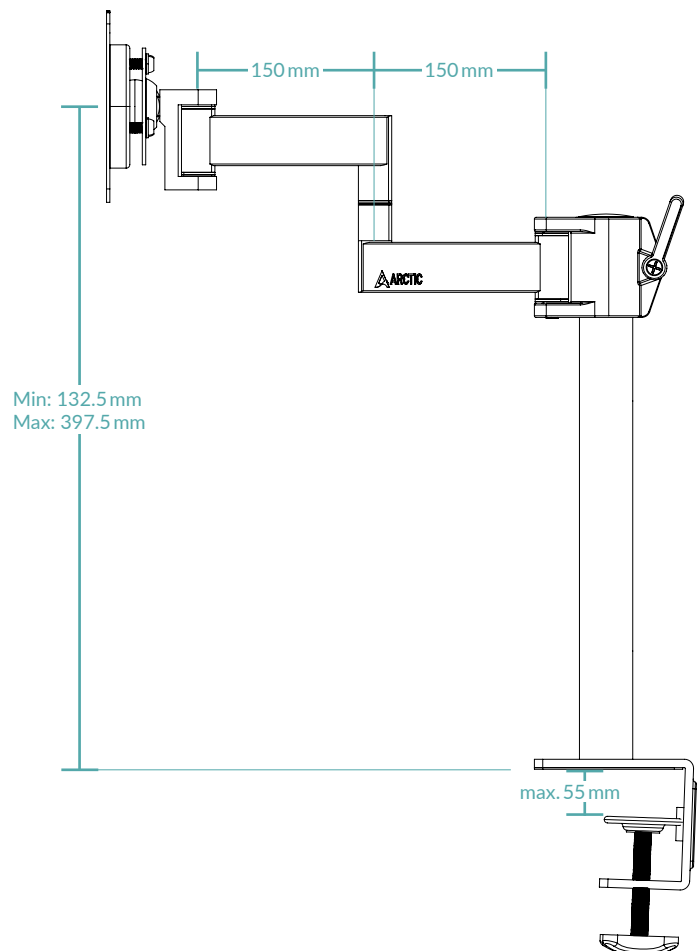

General Specifications

Supported Screen Size	≤ 43"/≤ 49" Ultrawide Monitor
VESA Standard	VESA 75 (75x75) ; VESA 100 (100x100)
Maximum Monitor Weight	15 kg/33 lbs
Rotation	360°
Swivel	180°
Tilt	+/-15°
Table Thickness	20-55 mm
Material	Steel, Zinc Alloy
Weight	2.8 kg
Colour	Matt Black

Shipping Information

Box Dimensions	436 (L) x 192 (W) x 102 (H) mm
Gross Weight	2.859 kg
SKU	AEMNT00061A
EAN	4895213703581
UPC	840033401395

All materials are compatible with RoHS requirements

Designed by ARCTIC