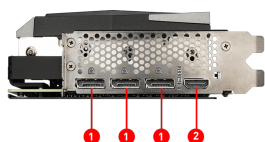

msi

GRAPHICS CARDS

GeForce RTX™ 3060 Ti GAMING Z TRIO 8G LHR

SPECIFICATIONS

Model Name	GeForce RTX™ 3060 Ti GAMING Z TRIO 8G LHR
Graphics Processing Unit	NVIDIA® GeForce® GTX 3060 Ti
Interface	PCI Express® Gen 4
Cores	4864 Units
Core Clocks	Boost: 1845 MHz
Memory Speed	14 Gbps
Memory	8GB GDDR6
Memory Bus	256-bit
Output	DisplayPort x 3 (v1.4a) HDMI x 1 (Supports 4K@120Hz as specified in HDMI 2.1)
HDCP Support	Y
Power consumption	240W
Power connectors	8-pin x2
Recommended PSU	600W
Card Dimension (mm)	323 x 140 x 56 mm
Weight (Card / Package)	1466g / 2294g
DirectX Version Support	12 API
OpenGL Version Support	4.6
Maximum Displays	4
VR Ready	Y
G-SYNC® technology	Y
Adaptive Vertical Sync	Y
Digital Maximum Resolution	7680x4320

CONNECTIONS

1. DisplayPort
2. HDMI

FEATURES

TRI FROZR 2

TRI FROZR 2 offers the perfect balance between cool temperatures and quiet fans during endless gaming sessions.

TORX FAN 4.0

A masterpiece of teamwork, fan blades work in pairs to create unprecedented levels of focused air pressure.

Airflow Control

Don't sweat it, Airflow Control guides the air to exactly where it needs to be for maximum cooling.

Core Pipe

Precision-machined heat pipes ensure max contact and spread heat along the full length of the heatsink.