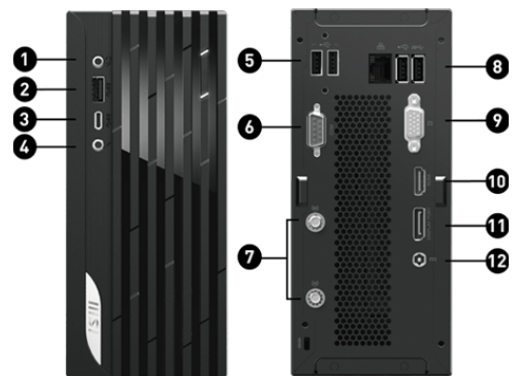

FEATURES

Compact size

The same performance as a big gaming rig but in a powerful small sized chassis so you can take it anywhere.

Front USB 3.2 Gen 2 Type C

Synergize with a MSI motherboard through bridging with a USB 3.2 Gen 2 Type-C port for convenient access.

Matrix Display

Supports the Multi-display mode and the surround view mode

WiFi 6

The latest wireless solution supports MU-MIMO and BSS color technology, delivering speeds up to 2400Mbps.

VESA Mountable

To be mounted on the wall of your office & home with a VESA standard design which can make it completely invisible on a desk.

TPM Support

FW TPM design secures your confidential data with encryption keys.

CONNECTIONS

- | | |
|----------------------------|---|
| 1. 1x Mic-in/Headphone-out | 2. 1x USB 3.2 Gen2 Type A |
| 3. 1x USB 3.2 Gen2 Type C | 4. 1x Mic-in |
| 5. 2x USB 2.0 Type A | 6. 1x COM Port (optional) |
| 7. 2x Wi-Fi Antenna | 8. 1x USB 3.2 Gen2 Type A / 1x USB 2.0 Type A / 1x RJ45 |
| 9. 1x VGA out | 10. 1x HDMI out (2.0) |
| 11. 1x DP out | 12. 1x DC Jack |