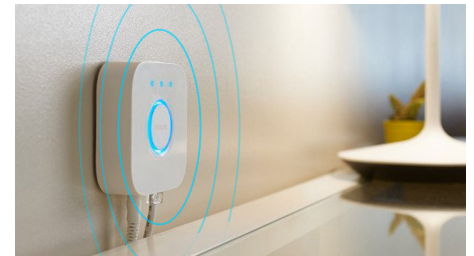

Set the right mood with warm to cool white light

These bulbs and light fixtures offer different shades of warm to cool white light. With complete dimmability from bright to low nightlights, you can tune your lights to the perfect shade and brightness of light for your daily needs.

Unlock full suite of smart light features with Hue Bridge

Add a Hue Bridge (sold separately) to your smart lights to experience the full suite of Philips Hue features. With a Hue Bridge, you can add up to 50 smart lights to control throughout your home. Create routines to automate your entire smart home lighting set-up. Control your lights while away from home or add accessories such as motion sensors and smart switches.