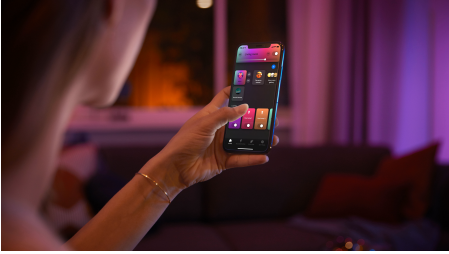

Easy smart lighting

With two B22 smart LED bulbs, you get millions of shades of white and coloured light as well as wireless dimming to set the mood instantly in your home. Use in any standard fixture with a bayonet base.

Easy smart lighting

- Control up to 10 lights with the Bluetooth app
- Control lights with your voice*
- Create a personalised experience with colourful smart light
- Set the right mood with warm to cool white light
- Get the perfect light recipes for your daily activities
- Unlock full suite of smart light features with Hue Bridge

Highlights

Control up to 10 lights with the Bluetooth app

With the Hue Bluetooth app, you can control your Hue smart lights in a single room of your home. Add up to 10 smart lights and control them all with just the touch of a button on your mobile device.

Create a personalised experience with colourful smart light

Transform your home with over 16 million colours, instantly creating the right atmosphere for any event. With the touch of a button, you can set a festive mood for a party, turn your living room into a movie theatre, enhance your home decor with colour accents, and much more.