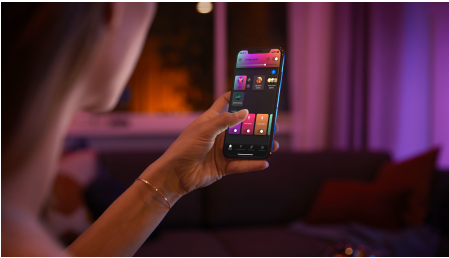

Easy smart lighting

Offering millions of shades of white and coloured light, this GU10 smart LED bulb instantly sets the mood in any room of your home.

Turn on your imagination

- Play with light and choose from 16 million colours

Easy smart lighting

- Control up to 10 lights with the Bluetooth app
- Control lights with your voice*
- Create a personalised experience with colourful smart light
- Set the right mood with warm to cool white light
- Get the perfect light recipes for your daily activities
- Unlock full suite of smart light features with Hue Bridge

Highlights

Paint with light

Play with light and choose from 16 million colours in the Hue app to match the light to your mood. Use a favourite photo and re-live that special moment with splashes of light. Save your favourite light settings and recall them whenever you want with the tap of a finger.

Control up to 10 lights with the Bluetooth app

With the Hue Bluetooth app, you can control your Hue smart lights in a single room of your home. Add up to 10 smart lights and control them all with just the touch of a button on your mobile device.