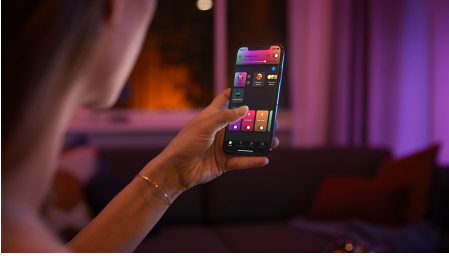

## Easy smart lighting

Instantly set the mood in any room of your home with these two GU10 bulbs, which offer millions of shades of white and coloured light and fit into most standard spotlights.

### Easy smart lighting

- Control up to 10 lights with the Bluetooth app
- Control lights with your voice\*
- Create a personalised experience with colourful smart light
- Set the right mood with warm to cool white light
- Get the perfect light recipes for your daily activities
- Unlock full suite of smart light features with Hue Bridge

## Control up to 10 lights with the Bluetooth app

With the Hue Bluetooth app, you can control your Hue smart lights in a single room of your home. Add up to 10 smart lights and control them all with just the touch of a button on your mobile device.