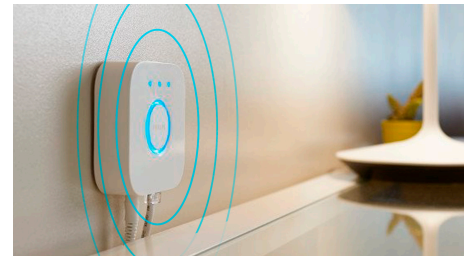

## Set the right mood with warm to cool white light

These bulbs and light fixtures offer different shades of warm to cool white light. With complete dimmability from bright to low nightlights, you can tune your lights to the perfect shade and brightness of light for your daily needs.

## Unlock full suite of smart light features with Hue Bridge

Add a Hue Bridge (sold separately) to your smart lights to experience the full suite of Philips Hue features. With a Hue Bridge, you can add up to 50 smart lights to control throughout your home. Create routines to automate your entire smart home lighting set-up. Control your lights while away from home or add accessories such as motion sensors and smart switches.