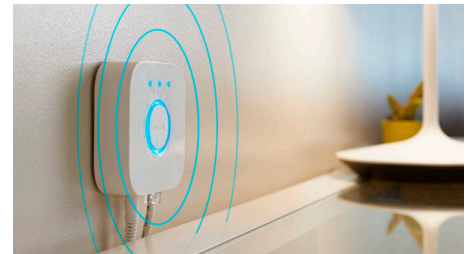

Set the right mood with warm to cool white light

These bulbs and light fixtures offer different shades of warm to cool white light. With complete dimmability from bright to low nightlights, you can tune your lights to the perfect shade and brightness of light for your daily needs.

Get the perfect light recipes for your daily activities

Make your day easier and more pleasant with four pre-set light recipes handcrafted especially for your daily tasks: Energise, Concentrate, Read and Relax. The two cool-toned scenes, Energise and Concentrate, help you get going in the morning or keep your focus, while the warmer scenes of Read and Relax help support comfortable reading or calm a busy mind.

Unlock full suite of smart light features with Hue Bridge

Add a Hue Bridge (sold separately) to your smart lights to experience the full suite of Philips Hue features. With a Hue Bridge, you can add up to 50 smart lights to control throughout your home. Create routines to automate your entire smart home lighting set-up. Control your lights while away from home or add accessories such as motion sensors and smart switches.