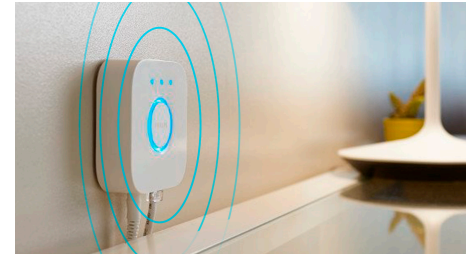

## Unlock full suite of smart light features with Hue Bridge

Add a Hue Bridge (sold separately) to your smart lights to experience the full suite of Philips Hue features. With a Hue Bridge, you can add up to 50 smart lights to control throughout your home. Create routines to automate your entire smart home lighting set-up. Control your lights while away from home or add accessories such as motion sensors and smart switches.