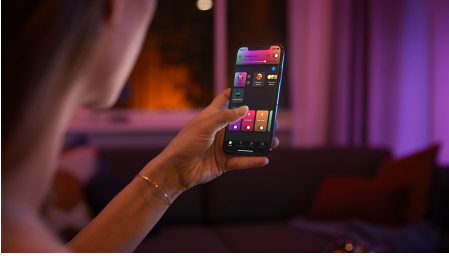

Highlights

Control up to 10 lights with the Bluetooth app

With the Hue Bluetooth app, you can control your Hue smart lights in a single room of your home. Add up to 10 smart lights and control them all with just the touch of a button on your mobile device.