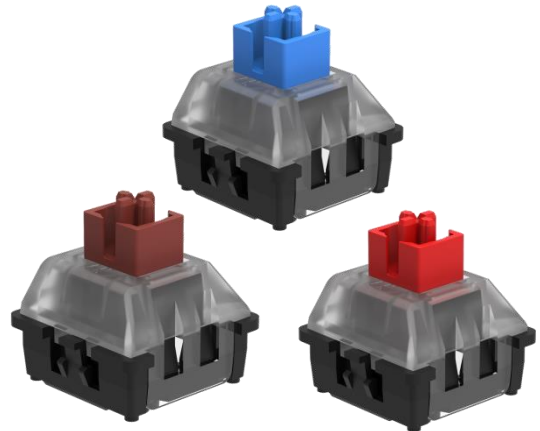

Simply put, the CK351 is a capable tool that gets the job done and looks good while doing so with a brushed aluminum top!

FEATURES

- **Minimalistic Brushed Aluminum Design** – Brushed top plate in pure black color, floating keycaps, and minimalistic design built with functionality in mind.
- **Optical Switches** - Rated for a 100 million+ lifespan and almost 0 debounce time to never let you down in the heat of battle.
- **RGB Backlighting** - Per-key illumination with multiple lighting modes and effects for stunning looks.
- **On-the-Fly Controls** - Make real-time adjustments to lighting or access quick media controls with no software necessary so you can stay in-game and focus on getting those frags!
- **MasterPlus Support** – Brand new MasterPlus software, giving you advanced custom functions, and allows you to synchronize all your Cooler Master devices that support MasterPlus.
- **Full N-Key RollOver (NKRO)** - support so that every press is registered and the keyboard will never be your limiting factor!
- **3-Way Cable Management** Grooves underneath the keyboard. No matter if your Computer is to your left or right, your CK351 cable can cleanly be routed to the right direction.
- **Standard Layout** for those Pro users interested in custom keycaps, the CK351 features a standard sizes layout and bottom row!
- **IP58 Dust & Water Resistance** – Protect the electric parts from dust and water.

FEATURE HIGHLIGHT

IP58 Dust & Water Resistance

RGB Backlighting - Per-key LEDs with multiple lighting modes and effects to highlight all your dominating killstreaks

Brushed Aluminum Design - Curved top plate, floating keycaps, and minimalistic design built with functionality in mind