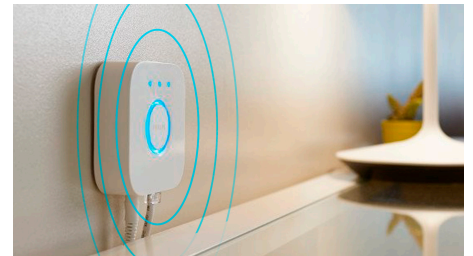

Set the right mood with warm to cool white light

These bulbs and light fixtures offer different shades of warm to cool white light. With complete dimmability from bright to low nightlights, you can tune your lights to the perfect shade and brightness of light for your daily needs.

Unlock full suite of smart light features with Hue Bridge

Add a Hue Bridge (sold separately) to your smart lights to experience the full suite of Philips Hue features. With a Hue Bridge, you can add up to 50 smart lights to control throughout your home. Create routines to automate your entire smart home lighting set-up. Control your lights while away from home or add accessories such as motion sensors and smart switches.