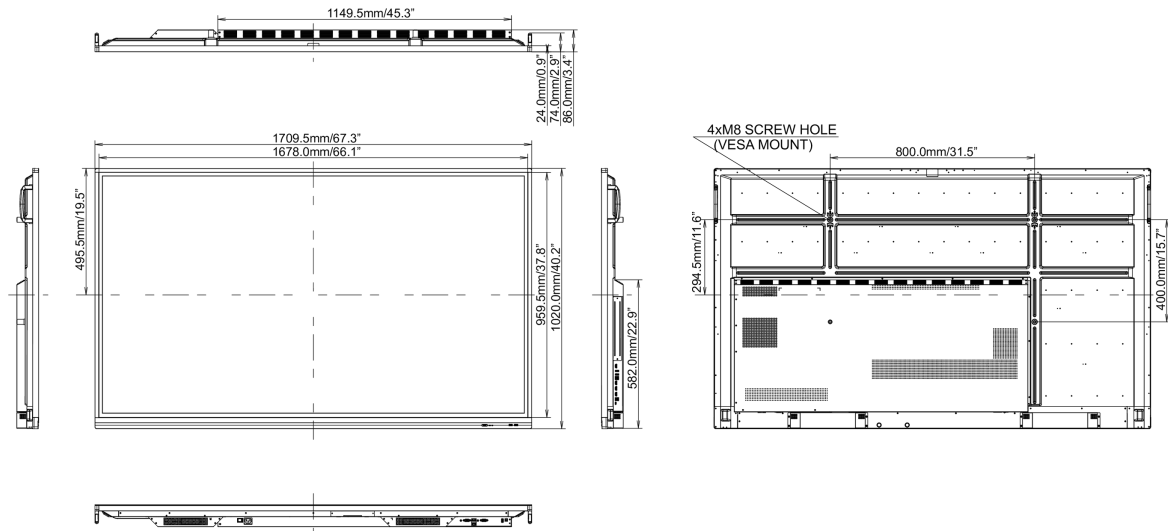

10 DIMENSIONS / WEIGHT

Product dimensions W x H x D	1709 x 1020 x 86mm
Box dimensions W x H x D	1930 x 280 x 1140mm
Weight (without box)	50.8kg
Weight (with box)	69kg
EAN code	4948570119004

All trademarks and registered trademarks acknowledged. E & O E. Specification subject to change without notice. All LCD's comply with ISO-9241-307:2008 in connection with pixel defects.