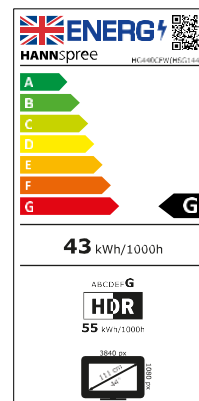

DFHD
3840 x 1080

USB Type C

USB HUB

178° Ultra Wide
Viewing Angle

Tilt

PBP

Display Size	111,25 cm / 43.8" Diagonal
Panel Type	TFT – LED Backlight, ADS Panel (*)
Aspect Ratio	32:9
Resolution (H x V)	3840 x 1080 Double FHD
Brightness	400cd/m ² (Typical) – HDR: ≥ 600 cd/m ² (Peak)
Contrast (Typ.)	1.000:1 (Typical)
Contrast (Active)	10.000.000:1 (Active)
Viewing Angle L/R; U/D	178° H – 178° V (CR > 10)
Response Time	1ms (MPRT) / 5ms (with OD)
Pixel Pitch	0,279(H) x 0,279(V) mm
Panel Surface	Anti-glare, Haze-level 25%; Hard Coating 3H
Display Colors	1.07B
Horizontal Frequency	30 ~ 165 kHz
Vertical Frequency	56 ~ 120 Hz (DP 1.4); 56 ~ 100 Hz (HDMI 2.0); 56 ~ 75 Hz (HDMI 1.4)
Max Display Frequency	3840 x 1080 @ 120Hz
Input 1	HDMI 2.0
Input 2	HDMI 1.4
Input 3	Display Port 1.4
Input 4	USB Type-C 3.1 (With 65W Power Delivery)
Input 5	USB HUB 3.0 (1 up, 3 down (5V, 1A))
Buil-in Speakers	Yes, 2W x 2, Earphone Jack
Power Consumption	On: 43,2 W; Stand-by: 0,3W; Off: 0,2W
Power Range	AC 100 ~ 240 Volt; 50 ~ 65 Hz
Product Dimensions	1089,4 x 286,8 x 452,4~547,4 mm with stand (W x D x H) 1089,4 x 83, 6 x 329,5 mm without stand (W x D x H)
Packing Dimensions	1205 x 245 x 463 mm (W x D x H)
Net / Gross Weight	11,72 Kg / 15,05 Kg

VESA Mounting	75 x 75mm (Separate plate to be install)
Monitor Stand	Height Adjustable Stand (Lift 95 mm ± 5 mm)
Tilt / Kensington Lock	-5°~15° (±1°) / -
Pivot / Swivel	- / -
Controls	Menu, ▼ (Vol), ▲ (Bri), Exit (Input), Power
Color	Warm / Normal / Cool / User
Preset Mode	PC, ECO, Movie, Game Modes
On Screen Display	7 OSD Languages
Other Features	Flicker Free (Except MPRT); Low Blue Light Mode Picture in Picture / Picture by Picture; HDR600; Light Sensor; Edge local dimming (16 zones); RGB Rainbow light on back cover; GamePlus
Accessory	Power Cable (1,5mt); DP 1.4 Cable (1,5mt); Warranty Card; Quick Start Guide; Screwdriver; Gaming Mouse Pad (700 x 300 x 3 mm)