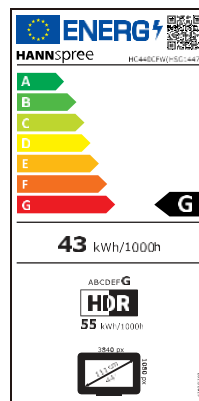

DFHD
3840 x 1080

USB Type C

USB HUB

178° Ultra Wide
Viewing Angle

Tilt

PBP

Display Size	111,25 cm / 43.8" Diagonal
Panel Type	TFT – LED Backlight, ADS Panel (*)
Aspect Ratio	32:9
Resolution (H x V)	3840 x 1080 Double FHD
Brightness	400cd/m ² (Typical) – HDR: ≥ 600 cd/m ² (Peak)
Contrast (Typ.)	1.000:1 (Typical)
Contrast (Active)	10.000.000:1 (Active)
Viewing Angle L/R; U/D	178° H – 178° V (CR > 10)
Response Time	1ms (MPRT) / 5ms (with OD)
Pixel Pitch	0,279(H) x 0,279(V) mm
Panel Surface	Anti-glare, Haze-level 25%; Hard Coating 3H
Display Colors	1.07B
Horizontal Frequency	30 ~ 165 kHz
Vertical Frequency	56 ~ 120 Hz (DP 1.4); 56 ~ 100 Hz (HDMI 2.0); 56 ~ 75 Hz (HDMI 1.4)
Max Display Frequency	3840 x 1080 @ 120Hz
Input 1	HDMI 2.0
Input 2	HDMI 1.4
Input 3	Display Port 1.4
Input 4	USB Type-C 3.1 (With 65W Power Delivery)
Input 5	USB HUB 3.0 (1 up, 3 down (5V, 1A))
Buil-in Speakers	Yes, 2W x 2, Earphone Jack
Power Consumption	On: 43,2 W; Stand-by: 0,3W; Off: 0,2W
Power Range	AC 100 ~ 240 Volt; 50 ~ 65 Hz
Product Dimensions	1089,4 x 286,8 x 452,4~547,4 mm with stand (W x D x H) 1089,4 x 83, 6 x 329,5 mm without stand (W x D x H)
Packing Dimensions	1205 x 245 x 463 mm (W x D x H)
Net / Gross Weight	11,72 Kg / 15,05 Kg

VESA Mounting	75 x 75mm (Separate plate to be install)
Monitor Stand	Height Adjustable Stand (Lift 95 mm ± 5 mm)
Tilt / Kensington Lock	-5°~15° (±1°) / -
Pivot / Swivel	- / -
Controls	Menu, ▼ (Vol), ▲ (Bri), Exit (Input), Power
Color	Warm / Normal / Cool / User
Preset Mode	PC, ECO, Movie, Game Modes
On Screen Display	7 OSD Languages
Other Features	Flicker Free (Except MPRT); Low Blue Light Mode Picture in Picture / Picture by Picture; HDR600; Light Sensor; Edge local dimming (16 zones); RGB Rainbow light on back cover; GamePlus
Accessory	Power Cable (1,5mt); DP 1.4 Cable (1,5mt); Warranty Card; Quick Start Guide; Screwdriver; Gaming Mouse Pad (700 x 300 x 3 mm)