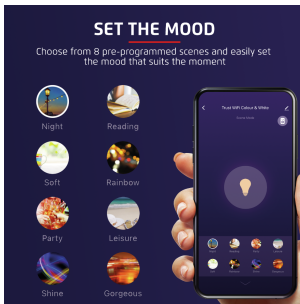

PRODUCT PICTORIAL 5