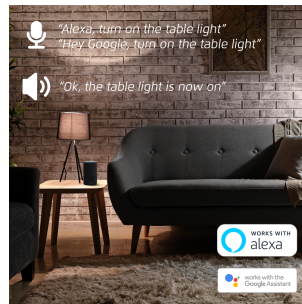

**#71286****Smart WiFi LED bulb white ambience B22**

Smart WiFi LED bulb white ambience B22 that can be controlled with your phone/tablet. Connection via WiFi (2.4GHz), no hub required.

Key features

- B22 socket
- Controllable by phone
- Dimmable by phone
- Works via Wi-Fi 2.4GHz
- Free Trust Smart Home WiFi app available for Android and iOS
- Choose from multiple pre-programmed scenes: night, reading, party, leisure

COLOUR VERSIONS

Smart WiFi LED Bulb white ambience B22
71286

Smart WiFi LED Bulb white ambience B22 (duo-pack)
71299

PRODUCT VISUAL 1

PRODUCT FRONT 1

PRODUCT PICTORIAL 1

PRODUCT PICTORIAL 2

PRODUCT PICTORIAL 3