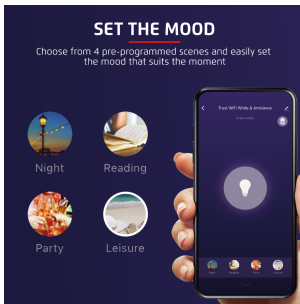

PRODUCT PICTORIAL 5