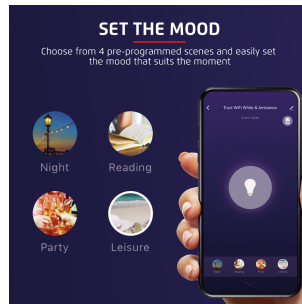

PRODUCT PICTORIAL 3