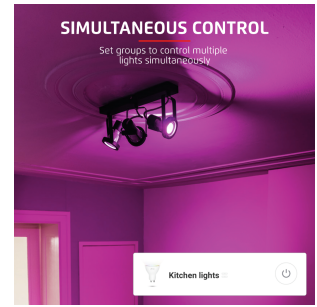

PRODUCT VISUAL 1

PRODUCT FRONT 1

PRODUCT PICTORIAL 1