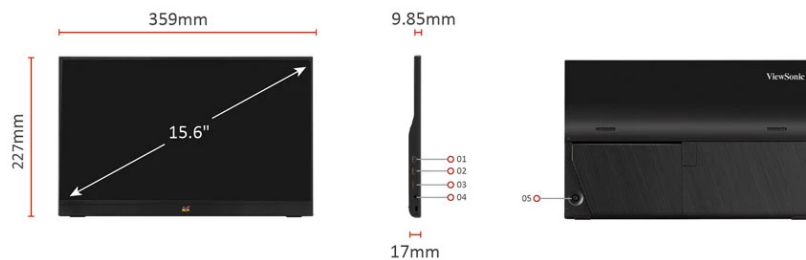

### Key Features

- Easily extend your content from laptops and mobile devices
- USB-C one-cable solution for audiovisual and power signal transmission
- Flexible display setup - work at any angle
- Compact size, light weight, and highly portable
- Endurable one-piece design

1. USB Type C(Power)x1
2. USB Type C x1
3. Mini HDMI
4. Audio Out
5. Joy Key

Visit Us  [www.viewsonic.com](http://www.viewsonic.com)

**DISPLAY**

Display Size (in.):	16
Viewable Area (in.):	15.6
Panel Type:	IPS Technology
Resolution:	1920 x 1080
Resolution Type:	FHD
Static Contrast Ratio:	800:1 (typ)
Dynamic Contrast Ratio:	50M:1
Light Source:	LED
Brightness:	250 cd/m <sup>2</sup> (typ)
Colors:	16.2M
Color Space Support:	8 bit (6 bit + FRC)
Aspect Ratio:	16:9
Response Time (Typical GTG):	7ms
Viewing Angles:	170° horizontal, 170° vertical
Backlight Life (Hours):	15000 Hrs (Min)
Curvature:	Flat
Refresh Rate (Hz):	60
Blue Light Filter:	Yes
Color Gamut:	NTSC: 45% size (Typ)sRGB: 64% size (Typ)
Pixel Size:	0.179 mm (H) x 0.179 mm (V)
Surface Treatment:	Anti-Glare, Hard Coating (3H)