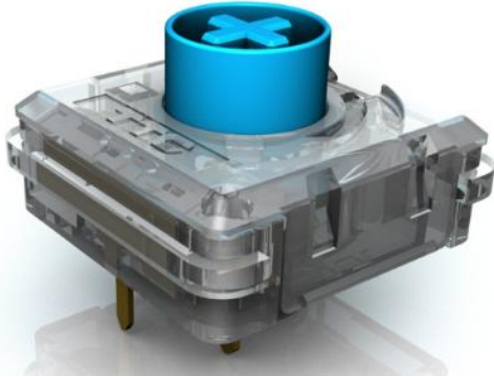

Make It Yours.

FEATURE HIGHLIGHT

Low Profile RGB Switches with reduced 3.2mm travel distance and 1.2mm actuation point. Rated for 50 million+ lifespan to never let you down.

Red/Blue/Brown Switch available