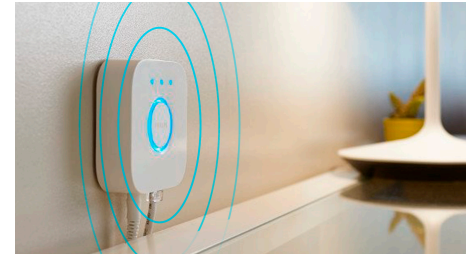

## Set the right mood with warm to cool white light

These bulbs and light fixtures offer different shades of warm to cool white light. With complete dimmability from bright to low nightlights, you can tune your lights to the perfect shade and brightness of light for your daily needs.

## Unlock full suite of smart light features with Hue Bridge

Add a Hue Bridge (sold separately) to your smart lights to experience the full suite of Philips Hue features. With a Hue Bridge, you can add up to 50 smart lights to control throughout your home. Create routines to automate your entire smart home lighting set-up. Control your lights while away from home or add accessories such as motion sensors and smart switches.