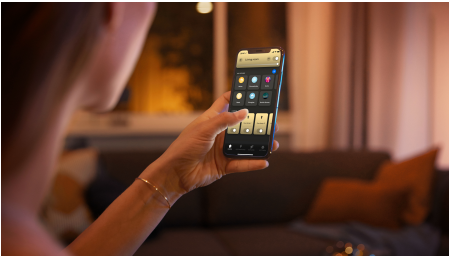

## Easy smart lighting

Use thousands of shades of warm-to-cool white light with this B22 smart bulb (bayonet bases fit most standard fixtures). Wireless dimming lets you set the right mood instantly.

### Easy smart lighting

- Control up to 10 lights with the Bluetooth app
- Control lights with your voice\*
- Set the right mood with warm to cool white light
- Get the perfect light recipes for your daily activities
- Unlock full suite of smart light features with Hue Bridge

## Control up to 10 lights with the Bluetooth app

With the Hue Bluetooth app, you can control your Hue smart lights in a single room of your home. Add up to 10 smart lights and control them all with just the touch of a button on your mobile device.