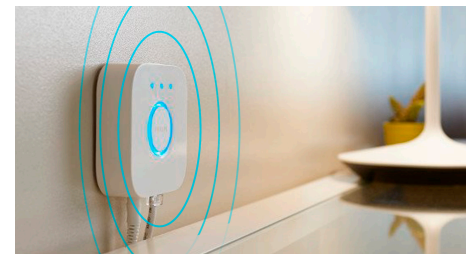

Set the right mood with warm to cool white light

These bulbs and light fixtures offer different shades of warm to cool white light. With complete dimmability from bright to low nightlights, you can tune your lights to the perfect shade and brightness of light for your daily needs.

Get the perfect light recipes for your daily activities

Make your day easier and more pleasant with four pre-set light recipes handcrafted especially for your daily tasks: Energise, Concentrate, Read and Relax. The two cool-toned scenes, Energise and Concentrate, help you get going in the morning or keep your focus, while the warmer scenes of Read and Relax help support comfortable reading or calm a busy mind.

Unlock full suite of smart light features with Hue Bridge

Add a Hue Bridge (sold separately) to your smart lights to experience the full suite of Philips Hue features. With a Hue Bridge, you can add up to 50 smart lights to control throughout your home. Create routines to automate your entire smart home lighting set-up. Control your lights while away from home or add accessories such as motion sensors and smart switches.