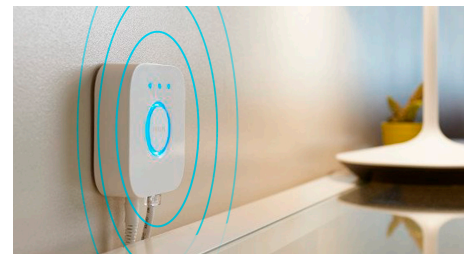

Unlock full suite of smart light features with Hue Bridge

Add a Hue Bridge (sold separately) to your smart lights to experience the full suite of Philips Hue features. With a Hue Bridge, you can add up to 50 smart lights to control throughout your home. Create routines to automate your entire smart home lighting set-up. Control your lights while away from home or add accessories such as motion sensors and smart switches.