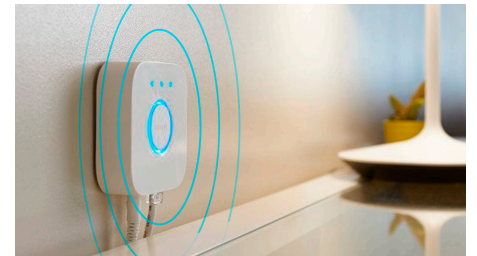

Set the right mood with warm to cool white light

These bulbs and light fixtures offer different shades of warm to cool white light. With complete dimmability from bright to low nightlights, you can tune your lights to the perfect shade and brightness of light for your daily needs.

Unlock full suite of smart light features with Hue Bridge

Add a Hue Bridge (sold separately) to your smart lights to experience the full suite of Philips Hue features. With a Hue Bridge, you can add up to 50 smart lights to control throughout your home. Create routines to automate your entire smart home lighting set-up. Control your lights while away from home or add accessories such as motion sensors and smart switches.