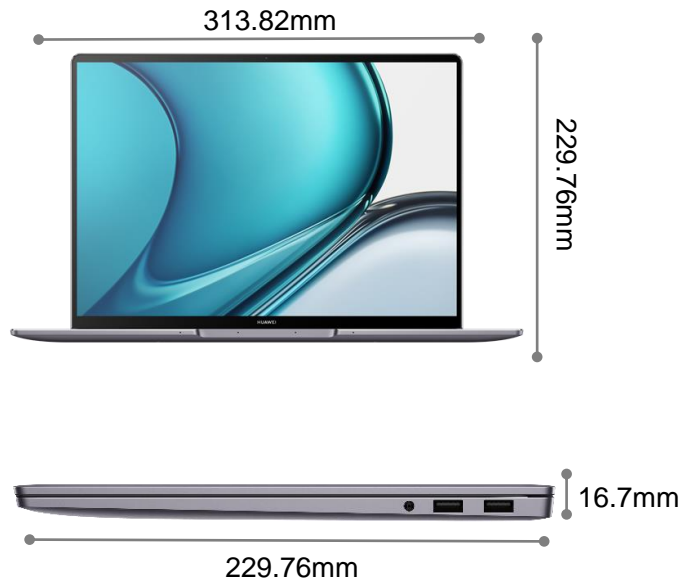

HUAWEI MateBook 14S

Technical specifications

Display

Size: 14.2"
Resolution: 2520 x 1680 pixels, 213ppi
Type: LTPS touchscreen

Processor

CPU: i7-11370H Processor

Operating System

Windows 10 Home (64-bit)

Storage

16 GB, 512 GB SSD

Camera

720p HD front camera

Audio

Digital microphone x 4, speaker x 4

Sensors

Light sensor, fingerprint sensor, and Hall sensor

Buttons and ports

Fingerprint Power Button
1 x 3.5 mm headset jack
2 x USB-C port (supporting data transmission, charging, and DisplayPort)
1 x USB-A port (USB 3.2 Gen1; maximum output: 5V/2A)
1 x HDMI standard port (HDMI 1.4b)

Battery

Material: Lithium polymer
Capacity: 60Wh(Rated Capacity)

Power adapter

90 W USB-C Power Adapter
Input: 100–240 V AC, 50 Hz/60 Hz
Output: 20 V/4.5 A, 15 V/5 A, 12 V/5 A, 9 V/3 A, 5 V/3 A MAX

Connectivity

WLAN: IEEE 802.11a/b/g/n/ac/ax, 2.4 GHz and 5 GHz,
2x2 MIMO
Bluetooth: Bluetooth® 5.1

Weight

about 1.43kg

In The Box

- HUAWEI MateBook 14S
- HUAWEI USB Type-C™ Power adapter 90W
- Powwe Adapter Cable (USB Type-C™)
- Quick Start Guide
- Warranty Card

Logistic

Product	BOM Code	EAN Code	Box dimensions and weight
HookeD-W7651T (DE, Green)	53012LVN	6941487236091	Size:473 x 283 x 68 mm Weight: 2.23kg
HookeD-W7651T (FR, Green)	53012LYT	6941487236077	
HookeD-W7651T (IT, Green)	53012MSP	6941487236114	
HookeD-W7651T (ES, Green)	53012NSQ	6941487237234	
HookeD-W7651T (UK, Green)	53012NSJ	6941487237210	
HookeD-W7651T (DE, Gray)	53012LVL	6941487236107	
HookeD-W7651T (FR, Gray)	53012MAA	6941487236084	
HookeD-W7651T (IT, Gray)	53012MSR	6941487236121	
HookeD-W7651T (UK, Gray)	53012NSG	6941487237227	
HookeD-W7651T (ES, Gray)	53012NSN	6941487237241