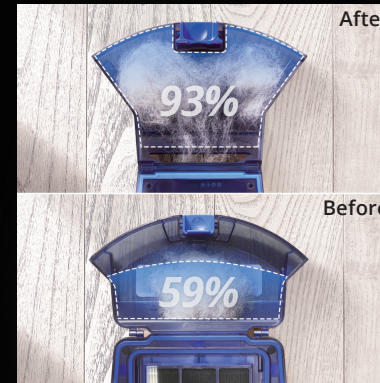

UltraPack Dust-Compression Technology

UltraPack Dust-Compression Technology increases the dust box volume utilization rate by 127%*, so more dust can be collected than ever before. This means fewer trips to empty the dustbox and more time relaxing.