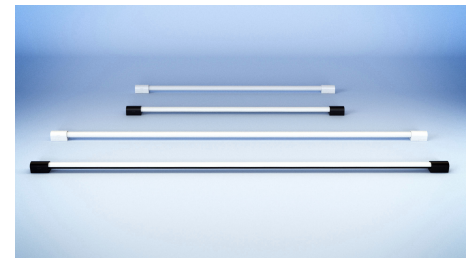

Easy smart lighting

Bring the cinema home with the Play gradient light tube compact in white. Place or mount beneath a TV to cast a blend of colourful light. Rotate the tube to shine it in any direction – a perfect complement to surround lighting.

High-quality, versatile design

Made with sturdy, high-quality materials, the Play gradient light tube can be laid flat at the base of the TV or even mounted to the underside of a TV stand or a shelf above. No matter the location, it shines a bright, bold gradient of colourful light.

Wash the wall with a gradient of light

Rotate the light tube 340 degrees to direct its blend of colourful light anywhere you'd like, creating a wash of indirect lighting without any glare on the TV itself.

Two sizes for a perfect fit

The Play gradient light tube comes in two sizes. The compact light tube is recommended for TVs up to 55 inches, while the large light tube is recommended for 60-inch and larger TVs.