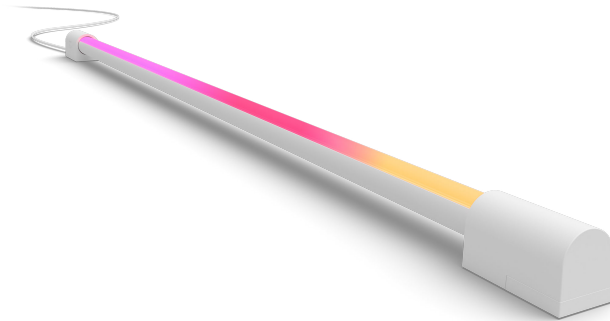

PHILIPS

Play gradient light tube compact

Hue White and Colour
Ambiance

Made for 40" to 55" TVs

Includes power supply

Blends white and coloured light

Requires a Hue Bridge and Hue
sync box

8718696176290

Easy smart lighting

Bring the cinema home with the Play gradient light tube compact in white. Place or mount beneath a TV to cast a blend of colourful light. Rotate the tube to shine it in any direction – a perfect complement to surround lighting.

High-quality, versatile design

Made with sturdy, high-quality materials, the Play gradient light tube can be laid flat at the base of the TV or even mounted to the underside of a TV stand or a shelf above. No matter the location, it shines a bright, bold gradient of colourful light.

Wash the wall with a gradient of light

Rotate the light tube 340 degrees to direct its blend of colourful light anywhere you'd like, creating a wash of indirect lighting without any glare on the TV itself.