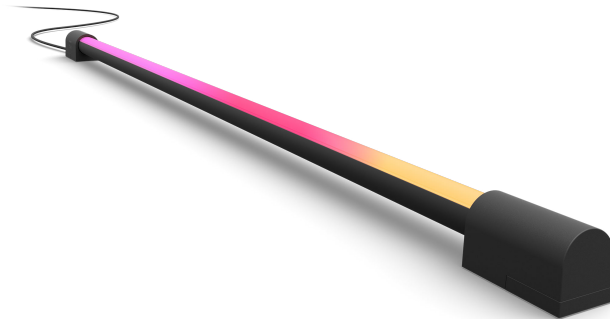

## Play gradient light tube compact

Hue White and Colour  
Ambiance

Made for 40" to 55" TVs

Blends white and coloured light

Includes power supply

Requires a Hue Bridge and Hue  
sync box

8718696176306

## Easy smart lighting

Bring the cinema home with the Play gradient light tube compact in black. Place or mount beneath a TV to cast a blend of colourful light. Rotate the tube to shine it in any direction – a perfect complement to surround lighting.

### Easy smart lighting

- Game-changing Home Entertainment
- Seamlessly blend colours
- Surround lighting effects
- High-quality, versatile design
- Wash the wall with a gradient of light
- Two sizes for a perfect fit
- Hue Sync mobile app and Hue Bridge required

## High-quality, versatile design

Made with sturdy, high-quality materials, the Play gradient light tube can be laid flat at the base of the TV or even mounted to the underside of a TV stand or a shelf above. No matter the location, it shines a bright, bold gradient of colourful light.