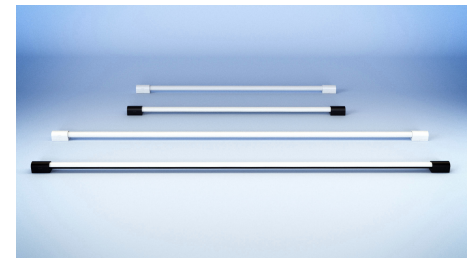

## Easy smart lighting

Bring the cinema home with the Play gradient light tube compact in black. Place or mount beneath a TV to cast a blend of colourful light. Rotate the tube to shine it in any direction – a perfect complement to surround lighting.

## High-quality, versatile design

Made with sturdy, high-quality materials, the Play gradient light tube can be laid flat at the base of the TV or even mounted to the underside of a TV stand or a shelf above. No matter the location, it shines a bright, bold gradient of colourful light.

## Wash the wall with a gradient of light

Rotate the light tube 340 degrees to direct its blend of colourful light anywhere you'd like, creating a wash of indirect lighting without any glare on the TV itself.

## Two sizes for a perfect fit

The Play gradient light tube comes in two sizes. The compact light tube is recommended for TVs up to 55 inches, while the large light tube is recommended for 60-inch and larger TVs.