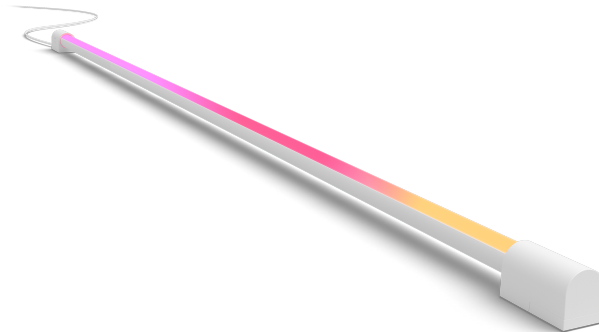

## Play gradient light tube large

Hue White and Colour  
Ambiance

Made for 60" TVs and larger

Includes power supply

Blends white and coloured light

Requires a Hue Bridge and Hue  
sync box

8718696176313

## Easy smart lighting

Bring the cinema home with the Play gradient light tube large in white. Place or mount beneath a TV to cast a blend of colourful light. Rotate the tube to shine it in any direction – a perfect complement to surround lighting.

## High-quality, versatile design

Made with sturdy, high-quality materials, the Play gradient light tube can be laid flat at the base of the TV or even mounted to the underside of a TV stand or a shelf above. No matter the location, it shines a bright, bold gradient of colourful light.

## Wash the wall with a gradient of light

Rotate the light tube 340 degrees to direct its blend of colourful light anywhere you'd like, creating a wash of indirect lighting without any glare on the TV itself.