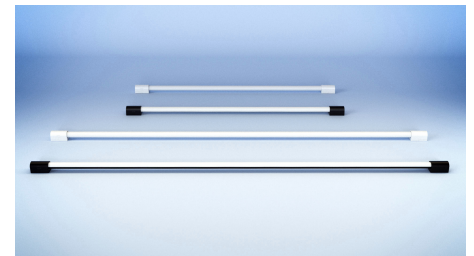

## Easy smart lighting

Bring the cinema home with the Play gradient light tube large in white. Place or mount beneath a TV to cast a blend of colourful light. Rotate the tube to shine it in any direction – a perfect complement to surround lighting.

## High-quality, versatile design

Made with sturdy, high-quality materials, the Play gradient light tube can be laid flat at the base of the TV or even mounted to the underside of a TV stand or a shelf above. No matter the location, it shines a bright, bold gradient of colourful light.

## Wash the wall with a gradient of light

Rotate the light tube 340 degrees to direct its blend of colourful light anywhere you'd like, creating a wash of indirect lighting without any glare on the TV itself.

## Two sizes for a perfect fit

The Play gradient light tube comes in two sizes. The compact light tube is recommended for TVs up to 55 inches, while the large light tube is recommended for 60-inch and larger TVs.