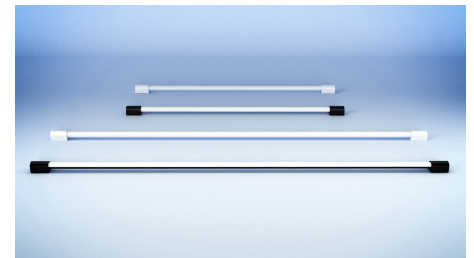

Easy smart lighting

Bring the cinema home with the Play gradient light tube large in black. Place or mount beneath a TV to cast a blend of colourful light. Rotate the tube to shine it in any direction – a perfect complement to surround lighting.

High-quality, versatile design

Made with sturdy, high-quality materials, the Play gradient light tube can be laid flat at the base of the TV or even mounted to the underside of a TV stand or a shelf above. No matter the location, it shines a bright, bold gradient of colourful light.

Wash the wall with a gradient of light

Rotate the light tube 340 degrees to direct its blend of colourful light anywhere you'd like, creating a wash of indirect lighting without any glare on the TV itself.

Two sizes for a perfect fit

The Play gradient light tube comes in two sizes. The compact light tube is recommended for TVs up to 55 inches, while the large light tube is recommended for 60-inch and larger TVs.