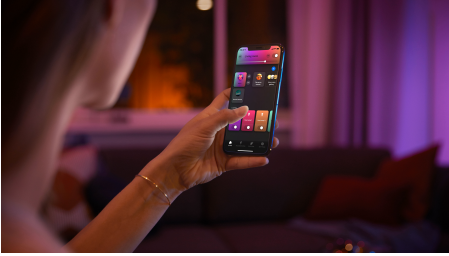

Easy smart lighting

With gradient technology and flexible design, the Philips Hue gradient lightstrip offers a powerful blend of colourful light for any room in your home.

Easy smart lighting

- Control up to 10 lights with the Bluetooth app
- Control lights with your voice*
- Create a personalised experience with colourful smart light
- Set the right mood with warm to cool white light
- Unlock full suite of smart light features with Hue Bridge
- Seamlessly blend colours
- Shape, cut or extend
- Extendible up to 33 feet
- Dynamic light scenes

Highlights

Control up to 10 lights with the Bluetooth app

With the Hue Bluetooth app, you can control your Hue smart lights in a single room of your home. Add up to 10 smart lights and control them all with just the touch of a button on your mobile device.

Control lights with your voice*

Philips Hue works with Amazon Alexa and the Google Assistant when paired with a compatible Google Nest or Amazon Echo device. Simple voice commands allow you to control multiple lights in a room, or just a single lamp.

Create a personalised experience with colourful smart light

Transform your home with over 16 million colours, instantly creating the right atmosphere for any event. With the touch of a button, you can set a festive mood for a party, turn your living room into a movie theatre, enhance your home decor with colour accents, and much more.