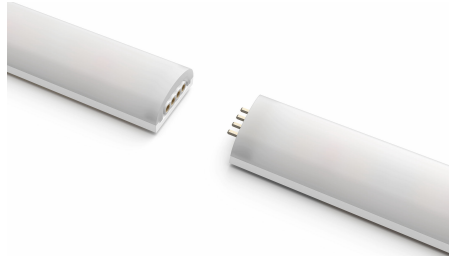

Extendible up to 9.75 metres/32 feet

Extend your Philips Hue gradient lightstrip up to 9.75 metres/32 feet with 1-metre/40-inch extensions. Cover larger areas with a colourful and consistent blend of light, such as full-room cove lighting or under a bed.