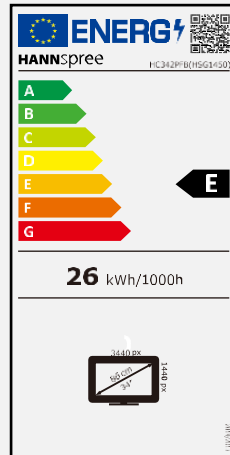

Display Size	86,4 cm / 34" Diagonal
Panel Type	LED Backlight - ADS Panel*
Aspect Ratio	21:9
Resolution (H x V)	3440 x 1440 Ultra-Wide QHD
Brightness	300cd/m ² (Typical)
Contrast (Typ.)	1.000:1 (Typical)
Contrast (Active)	10.000.000:1 (Active)
Viewing Angle L/R; U/D	178° H – 178° V (CR >10)
Response Time	5 msec (with OD)
Pixel Pitch	0,2325 (H) x 0,2325 (V) mm
Panel Surface	Anti-Glare, Haze level 25%; Hard Coating 3H
Display Colors	16.7 M
Horizontal Frequency	30 ~ 113 kHz
Vertical Frequency	56 ~ 75 Hz
Max Display Frequency	3440 x 1440 @ 75Hz
Input 1	HDMI 2.0 x 1
Input 2	HDMI 1.4 x 1
Input 3	DP 1.2 x 1
Buil-in Speakers	Yes, 2W x 2, Earphone jack
Power Consumption	On: 26W; Standby: 0,5W; Off: 0,3W
AC Power Range	External PSU DC: 12V – 5A Input: AC 100 ~ 240 Volt; 50 ~ 60 Hz
Product Dimensions	816,2 x 228,94 x 435~555 mm with stand (W x D x H) 816,2 x 69,13 x 360,2 mm without stand (W x D x H)
Packing Dimensions	1035 x 165 x 480 mm (W x D x H)
Net / Gross Weight	5,85 Kg / 8,2 Kg

VESA Mounting	Yes, 100 x 100 mm
Monitor Stand	Height Adjustable Stand (Lift 120 mm ± 5 mm)
Tilt / Kensington Lock	-8°~15°(±2°) / Yes
Pivot / Swivel	- / Left: 45° - Right: 45°
Controls	Menu (Enter) / < (Vol) / > (Bri) / Exit (Input) / Power
Color	Warm / Normal / Cool / User Modes
Preset Mode	PC, ECO, Movie, Game Modes
On Screen Display	7 OSD Languages
Accessory	Power Adaptor; Power Cable (1,5m); DP-DP Cable (1,5m); Quick Start Guide; Warranty Card
Other Features	PIP: Picture In Picture / PBP: Picture By Picture Low Blue Light Mode / Flicker Free