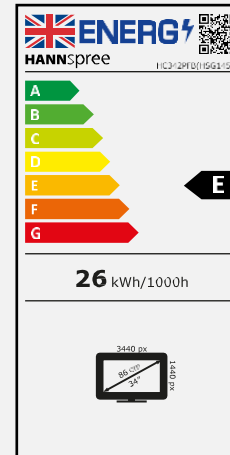

VIEWING ANGLE, HZ

178°/178° Wide
Viewing Angle

75Hz Refresh
Rate

ERGONOMIC FEATURES

Height
Adjust.
Stand

VESA

Tilt

Swivel

Display Size	86,4 cm / 34" Diagonal
Panel Type	LED Backlight - ADS Panel*
Aspect Ratio	21:9
Resolution (H x V)	3440 x 1440 Ultra-Wide QHD
Brightness	300cd/m ² (Typical)
Contrast (Typ.)	1.000:1 (Typical)
Contrast (Active)	10.000.000:1 (Active)
Viewing Angle L/R; U/D	178° H – 178° V (CR >10)
Response Time	5 msec (with OD)
Pixel Pitch	0,2325 (H) x 0,2325 (V) mm
Panel Surface	Anti-Glare, Haze level 25%; Hard Coating 3H
Display Colors	16.7 M
Horizontal Frequency	30 ~ 113 kHz
Vertical Frequency	56 ~ 75 Hz
Max Display Frequency	3440 x 1440 @ 75Hz
Input 1	HDMI 2.0 x 1
Input 2	HDMI 1.4 x 1
Input 3	DP 1.2 x 1
Buil-in Speakers	Yes, 2W x 2, Earphone jack
Power Consumption	On: 26W; Standby: 0,5W; Off: 0,3W
AC Power Range	External PSU DC: 12V – 5A Input: AC 100 ~ 240 Volt; 50 ~ 60 Hz
Product Dimensions	816,2 x 228,94 x 435~555 mm with stand (W x D x H) 816,2 x 69,13 x 360,2 mm without stand (W x D x H)
Packing Dimensions	1035 x 165 x 480 mm (W x D x H)
Net / Gross Weight	5,85 Kg / 8,2 Kg

VESA Mounting	Yes, 100 x 100 mm
Monitor Stand	Height Adjustable Stand (Lift 120 mm ± 5 mm)
Tilt / Kensington Lock	-8°~15°(±2°) / Yes
Pivot / Swivel	- / Left: 45° - Right: 45°
Controls	Menu (Enter) / < (Vol) / > (Bri) / Exit (Input) / Power
Color	Warm / Normal / Cool / User Modes
Preset Mode	PC, ECO, Movie, Game Modes
On Screen Display	7 OSD Languages
Accessory	Power Adaptor; Power Cable (1,5m); DP-DP Cable (1,5m); Quick Start Guide; Warranty Card
Other Features	PIP: Picture In Picture / PBP: Picture By Picture Low Blue Light Mode / Flicker Free