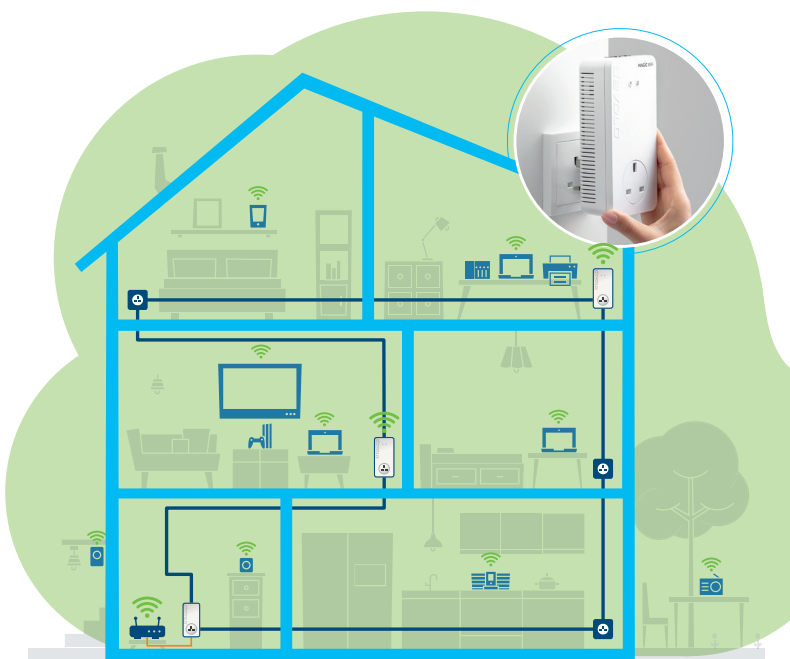

Why devolo?

- **Cutting-edge technology from Germany:** devolo has been developing standard-setting products since 2002 for millions of customers around the world. devolo products have received more than 600 awards.
- **Control using the devolo Home Network app:** Set up parental controls, guest Wi-Fi and time control settings with ease!
- **Our promise:** 3-year manufacturer's warranty.