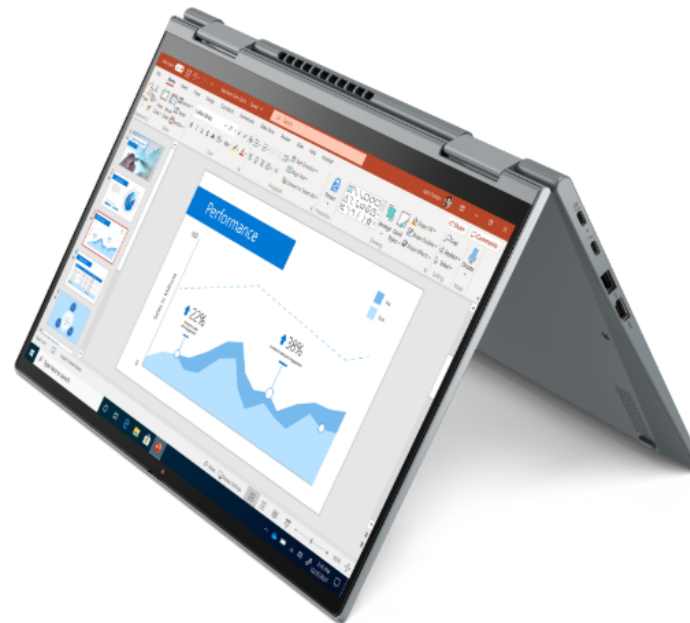

BUSINESS DEVICES THAT ARE A CLASS APART

The ultimate device for any mobile worker or executive, ThinkPad X1 Series combines the latest productivity and security technologies with sleek and lightweight designs.

ThinkPad X1 Yoga Gen 6

Smarter
technology
for all

Lenovo

Newly redesigned with an even finer balance of form and function, this business convertible is exceptionally well-suited for mobile productivity. Under the elegant storm grey exteriors, it offers professionals best-in-class typing experience, an epic screen, and an improved battery life of up to 16.1 hours. And with top features like integrated Intel Iris Xe graphics, 11th Gen Intel Core processors, and up to 2TB SSD storage, it promises to be a formidable productivity partner – especially given its ability to quickly switch between laptop, tablet, tent, and stand modes.

REASONS TO BUY

The UHD+ display offers a significantly larger screen space with rich, accurate visuals, whether watching high-resolution videos and images or creating client presentations. Four far-field mics pick up the voices from any corner of a room when collaborating virtually.

Display options include a 4K display with Dolby Vision HDR for rich and vibrant visuals, FHD display with PrivacyGuard technology that protects on-screen data from shoulder surfers, and a WQHD option with touchscreen capabilities.