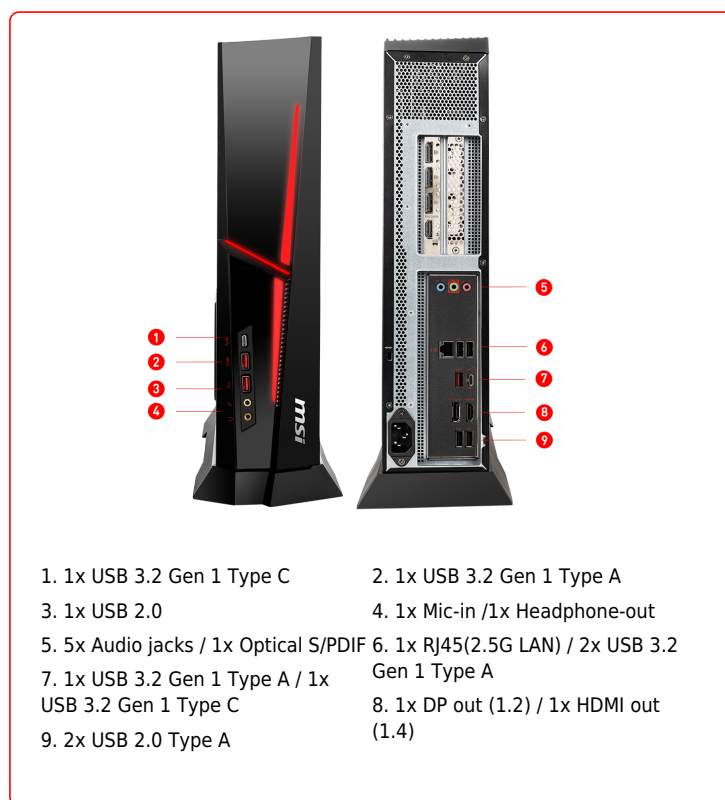

CONNECTIONS