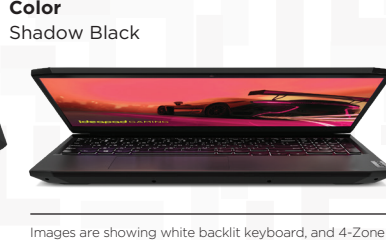

Slim 135W Adapter

Images are showing white backlit keyboard, and 4-Zone RGB is optional.

DESIGN

Display

- 15.6" FHD (1920 x 1080) IPS (165 Hz / 100% sRGB / 300 nits / AMD FreeSync™ Premium)^{8,9}
- 15.6" FHD (1920 x 1080) IPS (120 Hz / 45% NTSC / 250 nits / AMD FreeSync™ Premium)⁹
- 15.6" FHD (1920 x 1080) IPS (60 Hz / 45% NTSC / 250 nits)