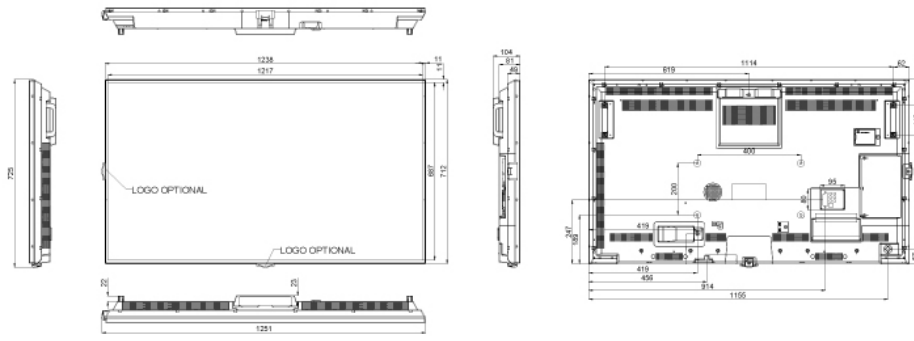

REVIZYON NO	REVIZYON TARİHİ	REVIZYON AÇIKLAMASI
1	04.02.2018	FORMAT DEĞİŞTİRİLDİ
2		
3		

MODEL 55495 DS	DIMENSIONS (mm)			
	WIDTH mm	DEPTH mm	HEIGHT mm	
PRODUCT	1238	104	712	
PACKAGING	1369	165	874	

TOLERANCES		K	NAME: 55495 DS	REV: R01
0.00/50.00	±0.20		CREATED: HOSEYIN CIFTCI	DATE: 04.02.2018
50.00/100.00	±0.30		LAST REV: NURAY OZTEN	SHEET: 1 / 1
100.00/250.00	±0.50		CHECK: HALKAN KOPURKOCUĞLU	SCALE: 1:1
250.00/500.00	±0.75		APPROV: Deniz ÇETİNYÜREK	
500.00/1000.00	±1.00			
1000.00/2500.00	±1.50		VESTTEL VESTTEL ELECTRONICS / ULKAL, PRODUCTS OPERATIONS MANISA/TURKEY TEL:+902362539660 FAX:+902362539550	
ANGLES	±0.5°			UNIT mm