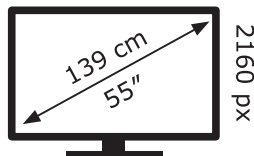

LG Electronics

55NANO766QA

84 kWh/1000h

ABCDEF**G**

122 kWh/1000h

3840 px

2019/2013