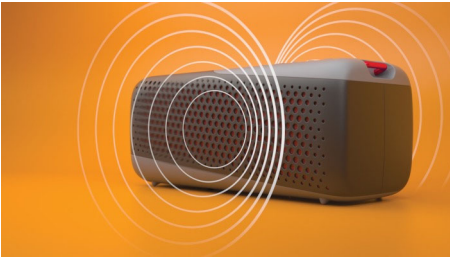

Philips
Wireless speaker

IP67 dust/water protection

Bold bass
Built-in mic for calls
Up to 12 hours of music

TAS4807W

Go move! The small speaker with bold sound.

Surf. Run. Dance. Box. Whatever gets you moving, this waterproof speaker with a funky two-tone design goes with you. You get bold sound despite the compact size, and a lanyard strap that makes the speaker easy to carry. Let's go!

Love where you go

- Pair for stereo. Go bigger
- Detachable lanyard. Take the speaker anywhere
- Dimensions: 170 x 72 x 70 mm

PHILIPS

Wireless speaker
IP67 dust/water protection Bold bass, Built-in mic for calls, Up to 12 hours of music

TAS4807W/00

Highlights

Small speaker. Bold sound

From parks to campsites—bring the music you love wherever you go! This portable speaker gives you clear sound and the bass is big and bold thanks to dual passive radiators. Want to rock even harder? Pair two speakers for party-starting stereo.