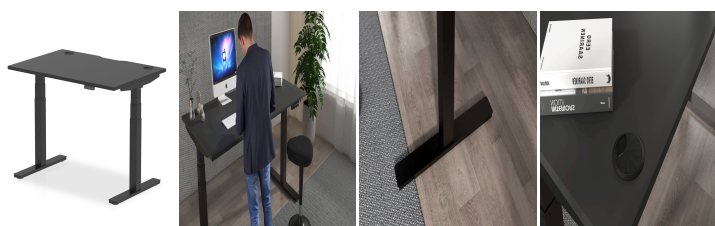

Air Black Series Height Adjustable Desk

SKU HA01257

Width:

1200, 1400, 1600, 1800

Leg Colour:

Black, Silver, White

Details

Our Sit-Stand height adjustable desking is not only exceptionally well designed and engineered but also provides the best solution to the current health at work challenge. Sedentary working has now become widely recognised as one of the biggest health threats in the modern office. Employees sitting at desks for long periods of time risk a possibility of developing a variety of health conditions. Its proven that healthy and happy employees equal increased productivity and efficiency.

By using our Sit-Stand desking - with a choice of four widths, three frames and six finishes, users will enjoy better general health that will also improve their efficiency at work.

Smooth, powerful electronic dual motors | 4 programmable optional memory height settings | Large 660-1310mm height range | Premium 120kg weight capacity | Anti-trap safety stop feature | Digital LED display | Choice of 7 wood finishes and 3 leg colours

Specifications

Brand: Air

Self-Assembly: Yes

Guarantee: 5 Years

Product Appearance

- Material: MFC
- Shape: Rectangular

Desk / Table Specs

- Top Shape: Straight
- Top Size: 1200 x 800; 1400 x 800; 1600 x 800; 1800 x 800
- Frame Colour: Black; Silver; White
- Leg Type: Height Adjustable
- Desk Speed: 40mm per second

Product Dimensions (mm)

- Width: 1200; 1400; 1600; 1800
- Depth: 800
- Height: 660-1310
- Thickness: 25

Weight (kg): 49.3; 51.6; 54.7; 57.8

Internal Desk Dimensions (mm)

- Width Under Desk: 935; 1135; 1335; 1535
- Height Under Desk: 635-1285