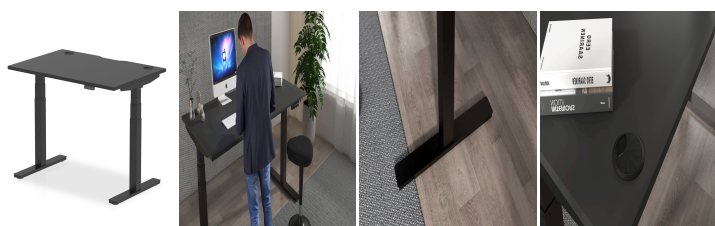

Air Black Series Height Adjustable Desk

SKU HA01257

Width:

1200, 1400, 1600, 1800

Leg Colour:

Black, Silver, White

Details

Our Sit-Stand height adjustable desking is not only exceptionally well designed and engineered but also provides the best solution to the current health at work challenge. Sedentary working has now become widely recognised as one of the biggest health threats in the modern office. Employees sitting at desks for long periods of time risk a possibility of developing a variety of health conditions. Its proven that healthy and happy employees equal increased productivity and efficiency.

By using our Sit-Stand desking - with a choice of four widths, three frames and six finishes, users will enjoy better general health that will also improve their efficiency at work.

Smooth, powerful electronic dual motors | 4 programmable optional memory height settings | Large 660-1310mm height range | Premium 120kg weight capacity | Anti-trap safety stop feature | Digital LED display | Choice of 7 wood finishes and 3 leg colours

Specifications

Brand: Air

Self-Assembly: Yes

Guarantee: 5 Years