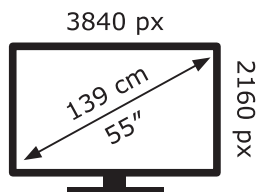

LG Electronics

OLED55G26LA

**81** kWh/1000h

ABCDEF**G**

**166** kWh/1000h

2019/2013