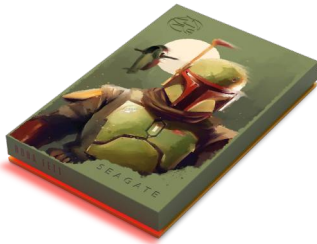

Data Sheet

Boba Fett™ Drive Special Edition FireCuda External Hard Drive

Obtain the ultimate collectible—the officially licensed Boba Fett™ Drive. The design of this Special Edition FireCuda External Hard Drive features the cool, steely demeanor of its namesake and red LED lighting gives the drive an added flash of color. Plus, you can build a bounty of games, files, and media thanks to a massive capacity.

Key Features

This external hard drive is inspired by the world of *The Book of Boba Fett*.

This drive's design is outfitted with the cool demeanor of bounty hunter Boba Fett.

Red LED lighting gives the drive an added flash of color.