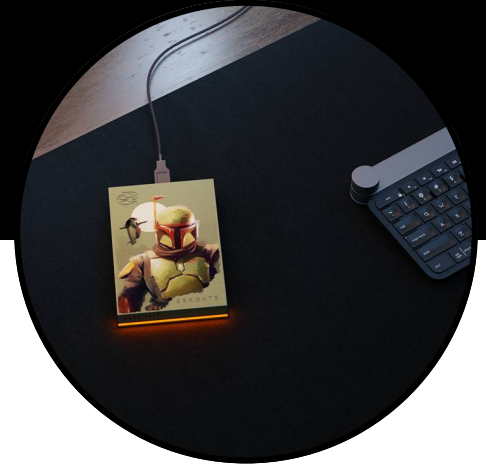

Data Sheet

Boba Fett™ Drive Special Edition FireCuda External Hard Drive

Obtain the ultimate collectible—the officially licensed Boba Fett™ Drive. The design of this Special Edition FireCuda External Hard Drive features the cool, steely demeanor of its namesake and red LED lighting gives the drive an added flash of color. Plus, you can build a bounty of games, files, and media thanks to a massive capacity.

Key Features

This external hard drive is inspired by the world of *The Book of Boba Fett*.

This drive's design is outfitted with the cool demeanor of bounty hunter Boba Fett.

Red LED lighting gives the drive an added flash of color.

Light up the atmosphere with built-in, customizable LED RGB lighting.¹

Works with PC, Mac, PlayStation, and Xbox.²

A bold design to complement a Star Wars-themed collection in your office, living room, or gaming battlestation.