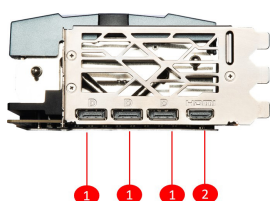

CONNECTIONS