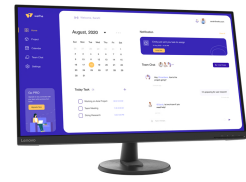

80.0cm (31.5") 4K Ultra HD 3840 x 2160 VA, 16:9, 250cd/m², 16.7M, 8ms, 178°/178°, 3000:1
 Lenovo C32u-40. Display diagonal: 80 cm (31.5"), Display resolution: 3840 x 2160 pixels, HD type: 4K Ultra HD, Display technology: LED, Response time: 8 ms, Native aspect ratio: 16:9, Viewing angle, horizontal: 178°, Viewing angle, vertical: 178°. VESA mounting. Product colour: Black